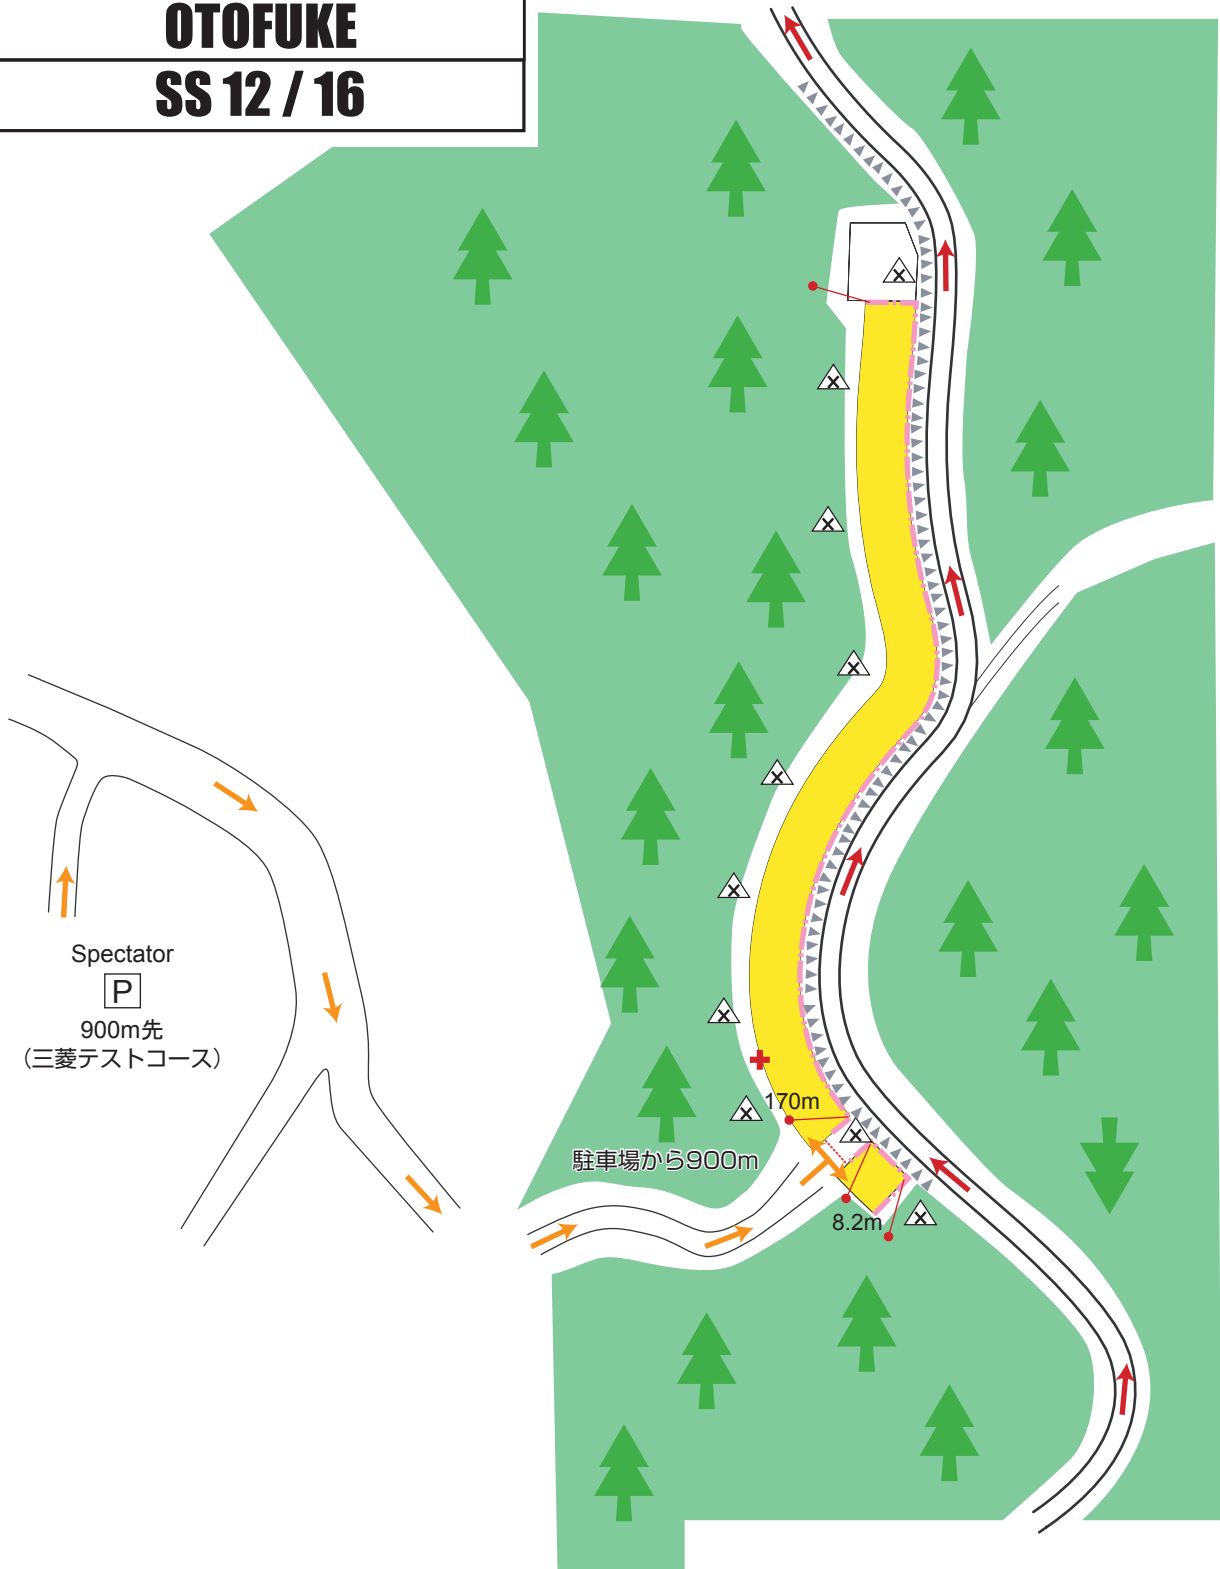

## Spectator Point

### OTOFUKE

### SS 12 / 16

Spectator  
P  
900m先  
(三菱テストコース)

駐車場から900m

170m

8.2m

- |                         |                |
|-------------------------|----------------|
| Spectator Direction     | Spectator Area |
| Rally Vehicle Direction | Toilet         |
| Tape                    | First Aids     |
| Fence                   | No Go Area     |